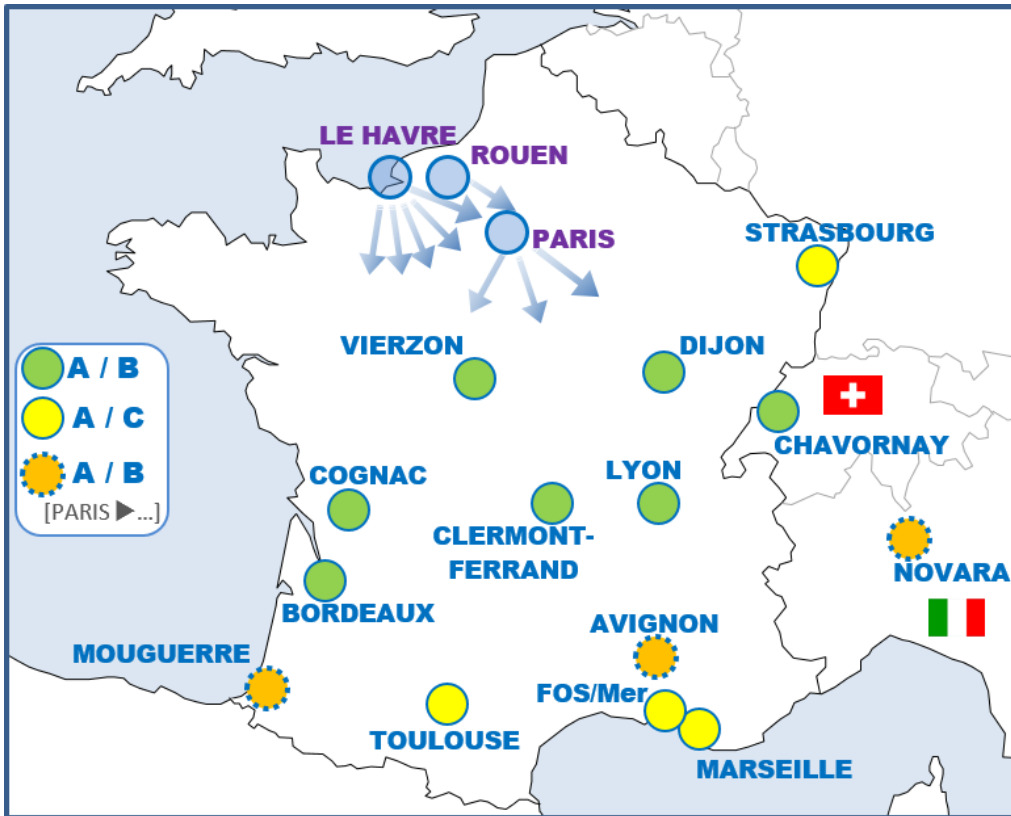

# Services of the hinterland by rail

**Regular rail links: 17 platforms served from HAROPA Ports.**

More than 70 round trips per week in connection with 17 multimodal platforms.

Origins/Destinations	[Terminal]	Weekly frequencies (Round Trip)	Transit time	Operator
Le Havre ◀ ▶ Bordeaux	[Hourcade]	x 7	A/B	Naviland Cargo
Le Havre ◀ ▶ Chavornay	[Suisse] [TERCO]	x 5	A/B	Naviland Cargo
Le Havre ◀ ▶ Cognac		x 5	A/B	Naviland Cargo
Le Havre ◀ ▶ Clermont-Ferrand	[Gerzat]	x 2	A/B	Ferovergne
Le Havre ◀ ▶ Dijon	[Gevrey]	x 5	A/B	Naviland Cargo
Le Havre ◀ ▶ Fos-sur-Mer	[Eurofos & 2XL]	x 5	A/C	Naviland Cargo
Le Havre ◀ ▶ Lyon	[Vénissieux]	x 5	A/B	Naviland Cargo
Le Havre ◀ ▶ Marseille	[CANET Naviland]	x 4	A/C	Naviland Cargo
Le Havre ◀ ▶ Paris	[Valenton]	x 5	A/B	Naviland Cargo
Le Havre ◀ ▶ Strasbourg		x 5	A/C	Naviland Cargo
Le Havre ◀ ▶ Toulouse		x 5	A/C	Naviland Cargo
Le Havre ◀ ▶ Vierzion		x 2	A/B	Ferovergne
Rouen ◀ ▶ Paris	[Bonneuil]	x 1	A/B	FFA [MARFRET]
Paris [Bonneuil] ◀ ▶ Novara		x 5	A/B	T3M
Paris [Valenton] ◀ ▶ Avignon		x 5	A/B	T3M
Paris [Valenton] ◀ ▶ Mouguerre		x 5	A/B	T3M