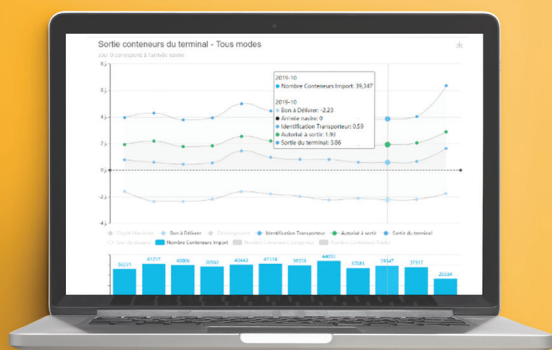

HAROPA PORTS FLASH Info

Your logistics solution in Europe

present the digital module My KPIs

A DIGITAL first experience in the European ports environment.

Find on HAROPA and S)ONE websites the new dynamic module My KPIs - S)ONE exclusive decision-making support tool.

- ✓ Dynamic measure of the performance of the whole logistics chain
 - ✓ Analysis of the average port performance
 - ✓ Analysis of the individual performance of your company

MONTHLY STATISTICS OF CONTAINERIZED LOGISTICS FLOWS WITH:

FIND OUT MY KPIS ON:

Le Havre average port place performance

Your company's individual performance (demonstration module)

Your company's individual performance (effective module)

Compare your organization's performance versus the port place average!