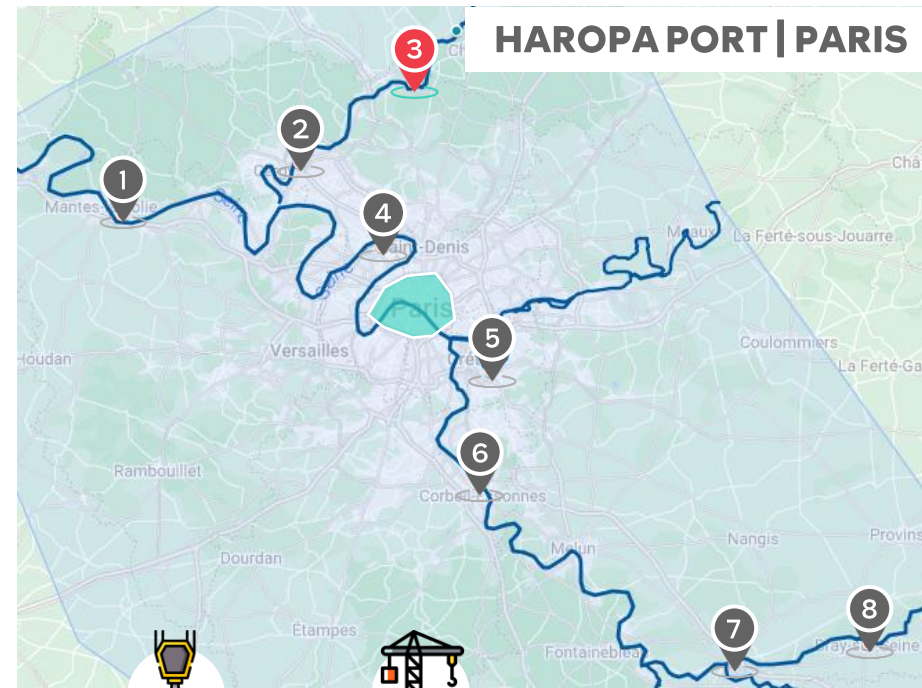

Barge

Rail

Road

PORT OF BRUYÈRES-SUR-OISE

Opening hours	From Monday to Friday From 8am to 5pm
Quay length	100 m
Mooring guaranteed	4 m
Surface area	10,000 sqm percolated asphalt
Waterway equipment	<ul style="list-style-type: none"> • Pile dock • 2 dolphins • 5 bollards • 5 dock ladders
Road access	Chemin du Jacloret / Rue Freycinet
Access control	Manual gate with code lock

Resistance:
6 t/sqm

Shared-use dock

PORT AGENCY
Agence Seine-Aval – ASAV

CONTACT
Tel: +33 1 30 92 09 51
asav@haropaport.com

ADDRESS
Chemin du Jacloret
95820 Bruyères-sur-Oise