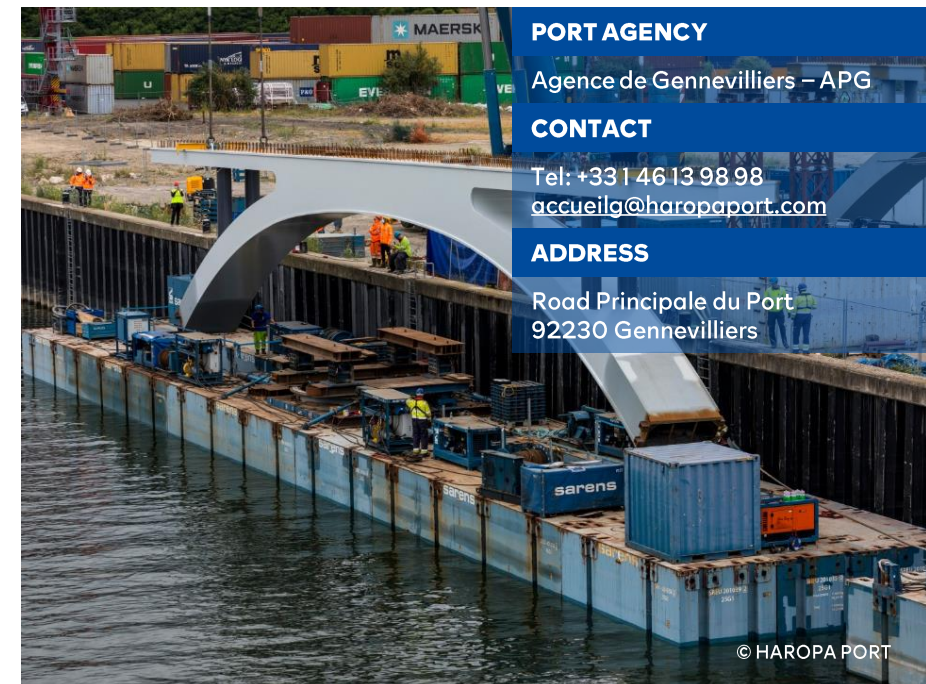

PORT AGENCY

Agence de Gennevilliers – APG

CONTACT

Tel: +33 1 46 13 98 98
accueil@haropaport.com

ADDRESS

Road Principale du Port
92230 Gennevilliers

© HAROPA PORT