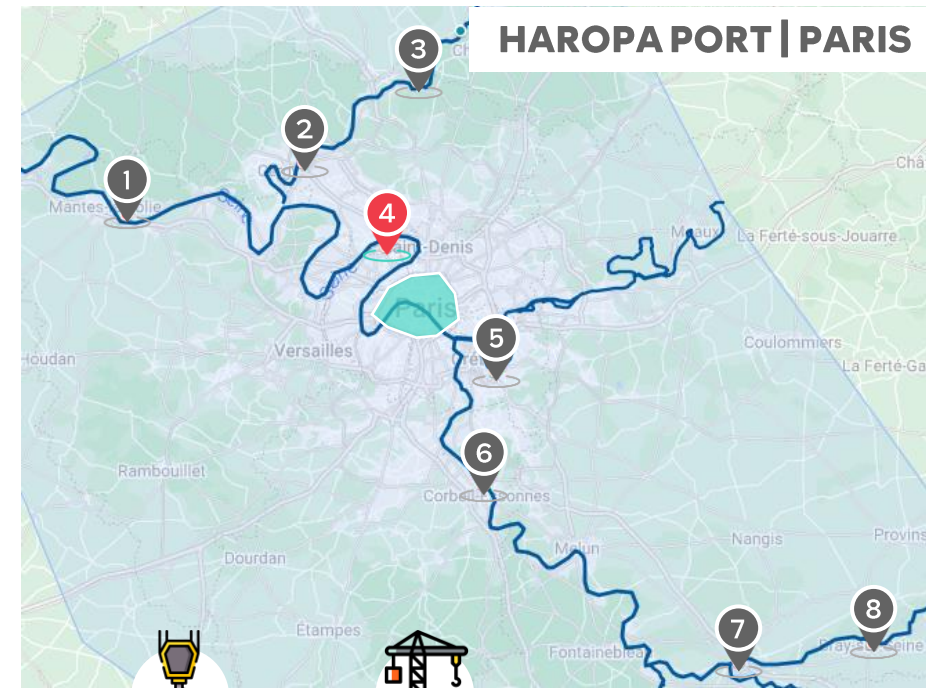

Barge

Rail

Road

# PORT OF GENNEVILLIERS

<b>Opening hours</b>	From Monday to Friday From 5.30am to 6.30pm
<b>Quay length</b>	150 m
<b>Mooring guaranteed</b>	4 m
<b>Free height</b>	6 m
<b>Surface area</b>	21,000 sqm paved
<b>Equipment fluviaux</b>	<ul style="list-style-type: none"> <li>• Pile dock</li> <li>• Dolphins</li> <li>• 7 bollards</li> <li>• 4 dock ladders</li> </ul>
<b>Road access</b>	Impasse des Petits Marais
<b>Access control</b>	Badge/intercom

**ADDRESS**

Road Principale du Port  
92230 Gennevilliers

© HAROPA PORT