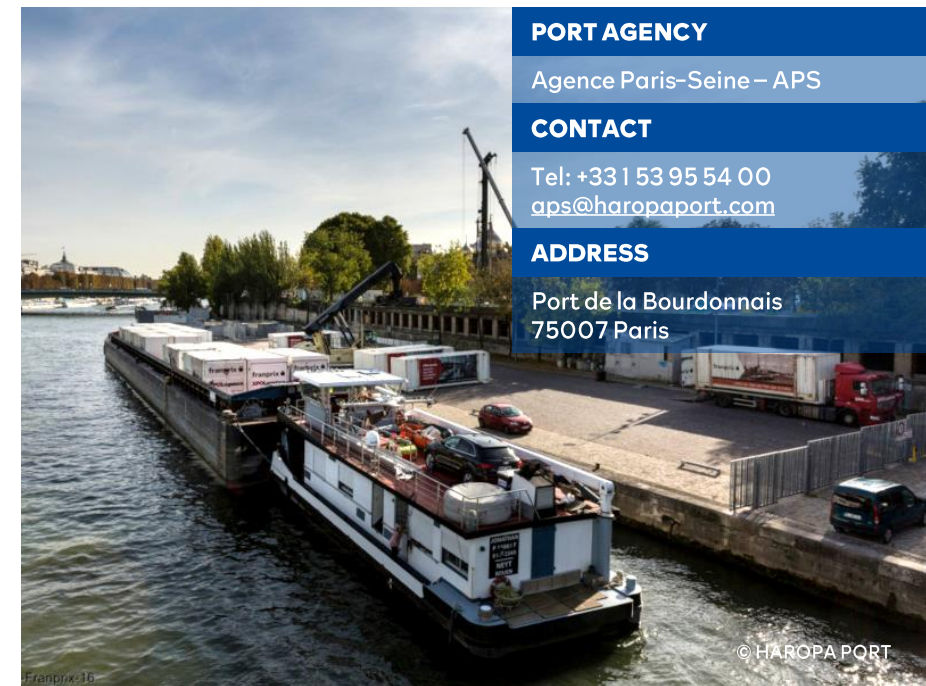

PORT AGENCY

Agence Paris-Seine – APS

CONTACT

Tel: +33 1 53 95 54 00
aps@haropaport.com

ADDRESS

Port de la Bourdonnais
75007 Paris

© HAROPA PORT