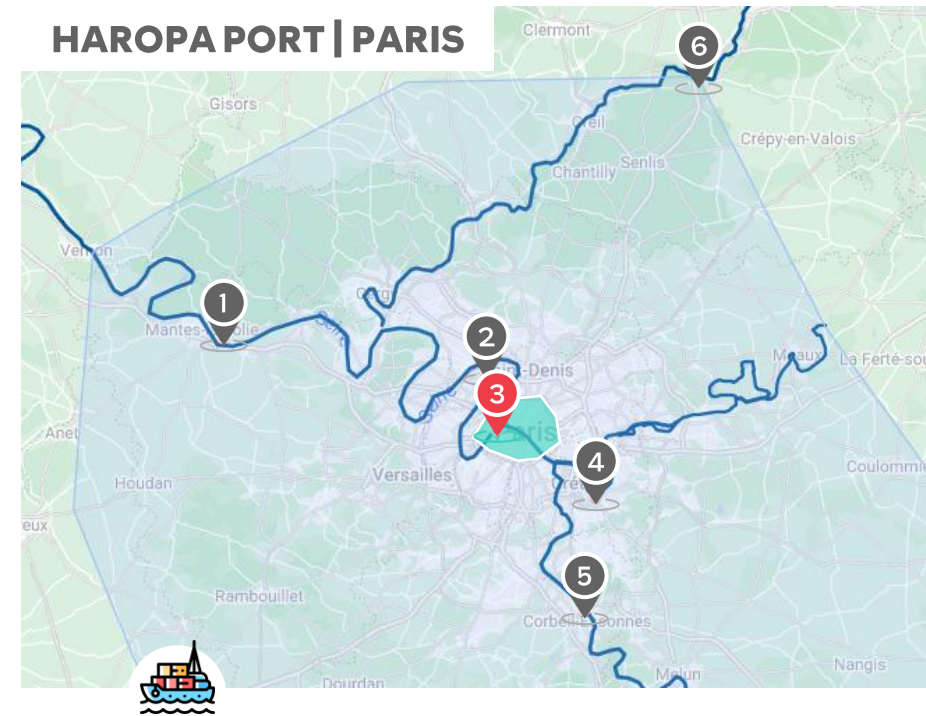

Barge

Road

PORT OF LA BOURDONNAIS

Opening hours	From Monday to Friday From 5am to 1pm
Mooring guaranteed	2.50 m
Free height	5.70 m
Equipment	1 negative reach stacker: 45 t
Surface area	2,800 sqm
Connections	• Dedicated to urban logistics • River access: Seine at 60 LM • Road access: ring road

HAROPA PORT | PARIS

Transfer under TSF

for the river