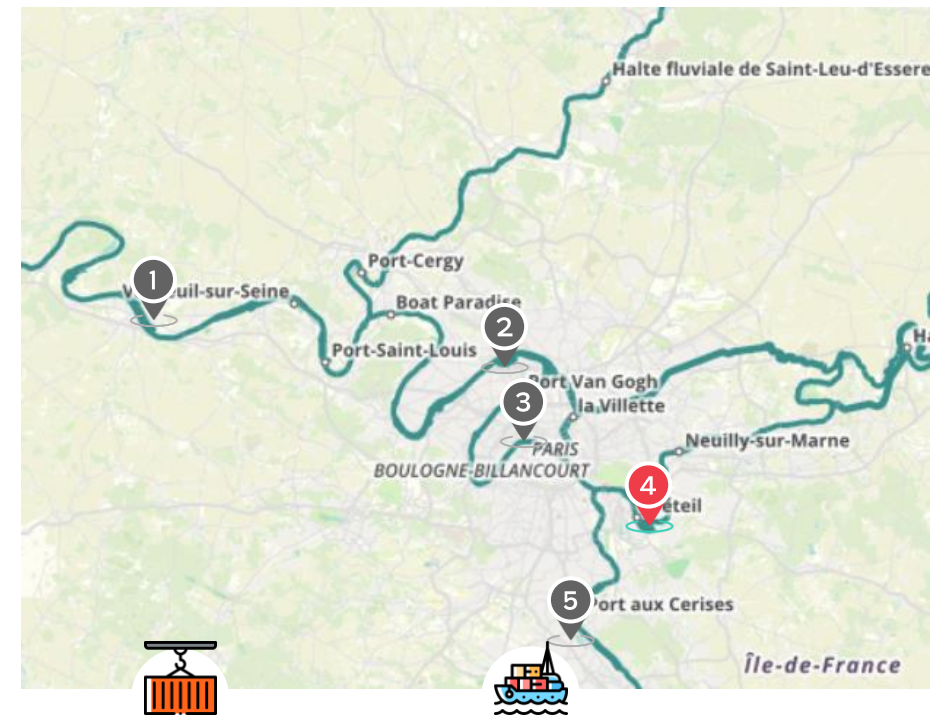

PARIS | Port of Bonneuil-sur-Marne (94)

Quadrimodal service 8 km south-east of Paris

Opening hours	Monday – Friday 7am – 5.30pm
Draft	2.50 m
Air draft	5.70 m
Equipment	2 heavy negative reach stackers: 45 t
Surface area	1.2 ha
Reefer plugs	9
Safety and security	AEO in progress
Connections	<ul style="list-style-type: none"> • River access: Marne at 80 LM • Road access: A86, A6, A4 • Container terminal connected to the rail terminal
Service offer	<ul style="list-style-type: none"> • Bonded storage • Inland waterway & road handling • Container-related services: preparation, fumigation, degassing, heat treatment, insulated bag installation, etc. • On-site real estate offer by HAROPA PORT

Annual capacity:

25,000 TEUs

Transfer under TSF

for the river

TERMINAUX DE SEINE

Terminaux de Seine (TDS) SAS

57 Route de l'Île Barbière
94380 Bonneuil-sur-Marne

Alain O'JEANSON