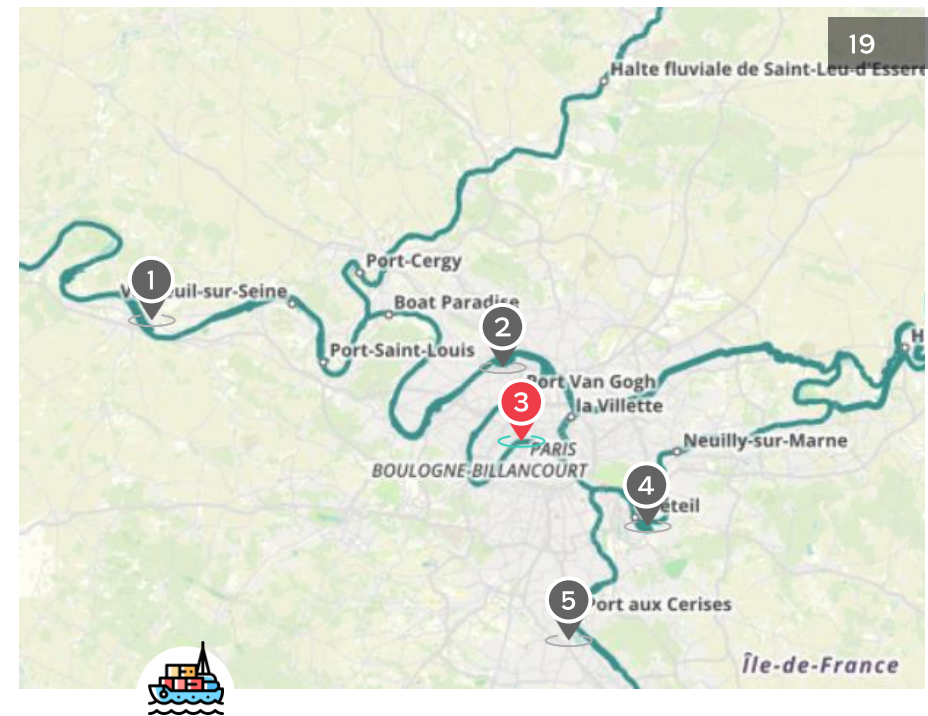

PARIS | Port of La Bourdonnais (75)

Dedicated to urban logistics

Opening hours	Monday – Friday 5am – 1pm
Draft	2.50 m
Air draft	5.70 m
Equipment	1 negative reach stacker: 45 t
Surface area	2,800 sqm
Connections	<ul style="list-style-type: none">• River access: Seine at 60 LM• Road access: ring road